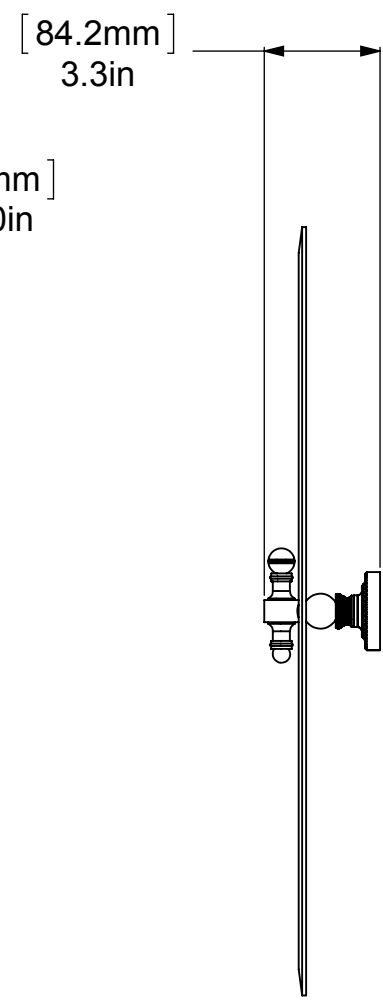

1	BPDT	BACKPLATE	2
2	NKSL-58	SUPPORT	2
3	BL2T-1	BALL SUPPORT	2
4	HBTT-78	TILT	2
5	BLDT1T-34	BALL	2
6	MRRD-90	MIRROR	1
7	HB1T-1	HUB	2
8	NKSL-78	NECK	4
9	BL1T-34	END BALL	2

UNLESS OTHERWISE STATED

.X	±.3mm
.XX	±.15mm
.XXX	±.008mm

COPYRIGHT © Allied Brass 2016

DRAWN	3/24/2016	I.M	MATERIAL:	BRASS	FINISH	TBD
CHECKED	3/24/2016	P.D	DESCRIPTION:		QUANTITY	TBD
APPROVED	3/24/2016	R.A	MIRROR		DRAWING No.	REV
					RD-90	0
				SCALE	1:5.5	SHEET: 01 A4