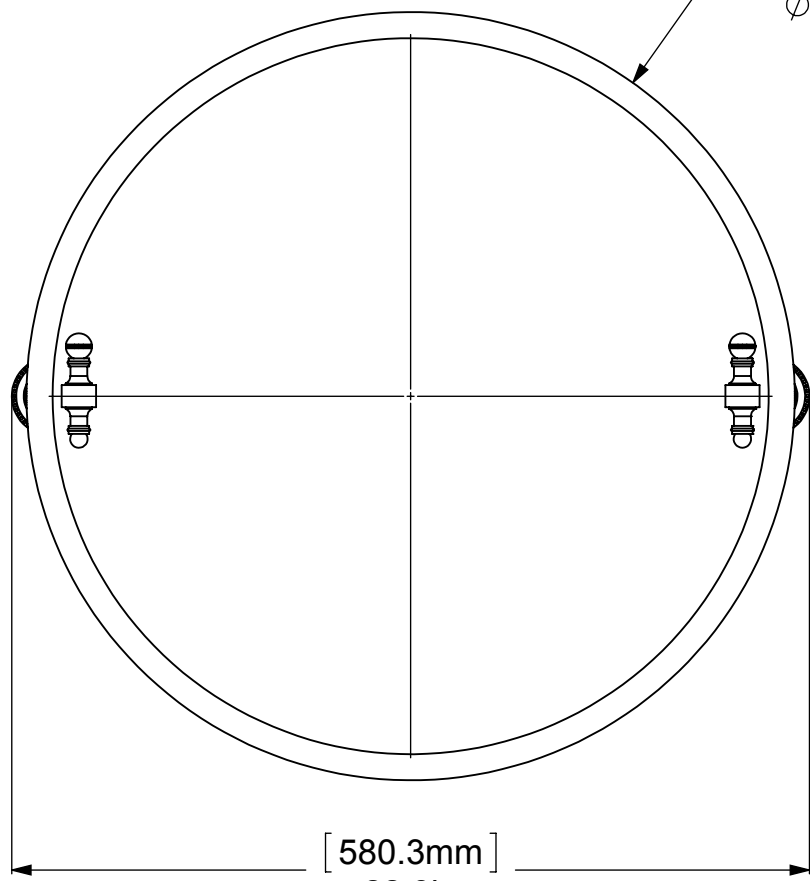

1	BPDT	BACKPLATE	2
2	NKSL-58	SUPPORT	2
3	BL2T-1	BALL SUPPORT	2
4	HBTT-78	TILT	2
5	BLDT1T-34	BALL	2
6	MRRD-90	MIRROR	1
7	HB1T-1	HUB	2
8	NKSL-78	NECK	4
9	BL1T-34	END BALL	2

UNLESS OTHERWISE STATED

.X	±.3mm
.XX	±.15mm
.XXX	±.008mm

COPYRIGHT © Allied Brass 2016

DRAWN	3/24/2016	I.M	MATERIAL:	BRASS	FINISH	TBD
CHECKED	3/24/2016	P.D	DESCRIPTION:		QUANTITY	TBD
APPROVED	3/24/2016	R.A	MIRROR		DRAWING No.	REV
					RD-90	0
				SCALE	1:5.5	SHEET: 01 A4