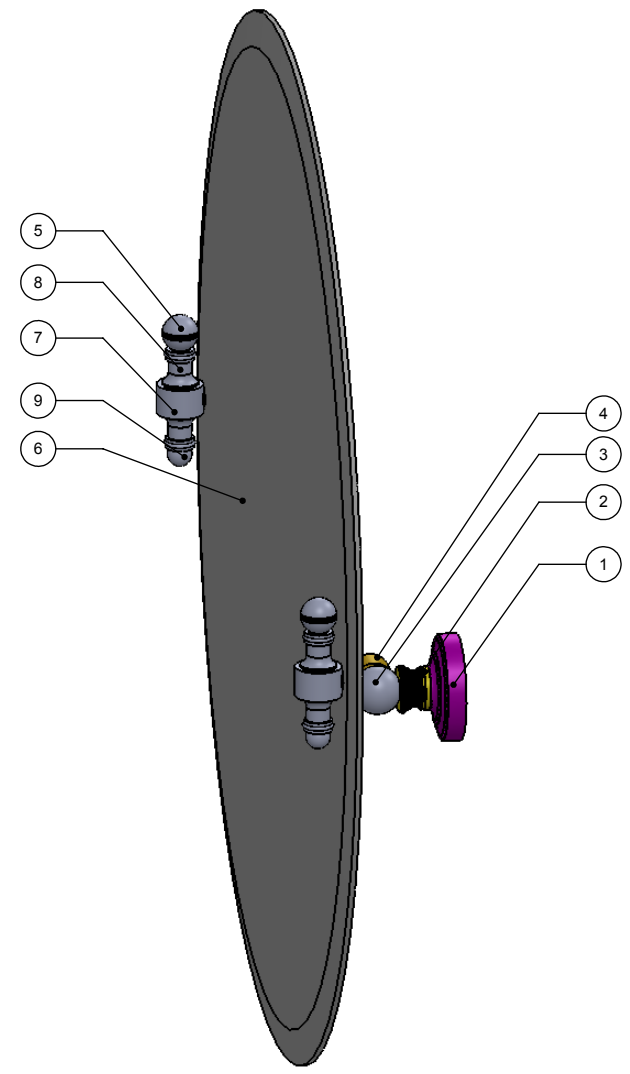

1	BPDT	BACKPLATE	2
2	NKSL-58	SUPPORT	2
3	BL2T-1	BALL SUPPORT	2
4	HBTT-78	TILT	2
5	BLDT1T-34	BALL	2
6	MRRD-90	MIRROR	1
7	HB1T-1	HUB	2
8	NKSL-78	NECK	4
9	BL1T-34	END BALL	2

UNLESS OTHERWISE STATED

.X	±.3mm
.XX	±.15mm
.XXX	±.008mm

COPYRIGHT © Allied Brass 2016

DRAWN	3/24/2016	I.M	MATERIAL:	BRASS	FINISH	TBD
CHECKED	3/24/2016	P.D	DESCRIPTION:		QUANTITY	TBD
APPROVED	3/24/2016	R.A	MIRROR		DRAWING No.	REV
					RD-90	0
				SCALE	1:5.5	SHEET: 01 A4